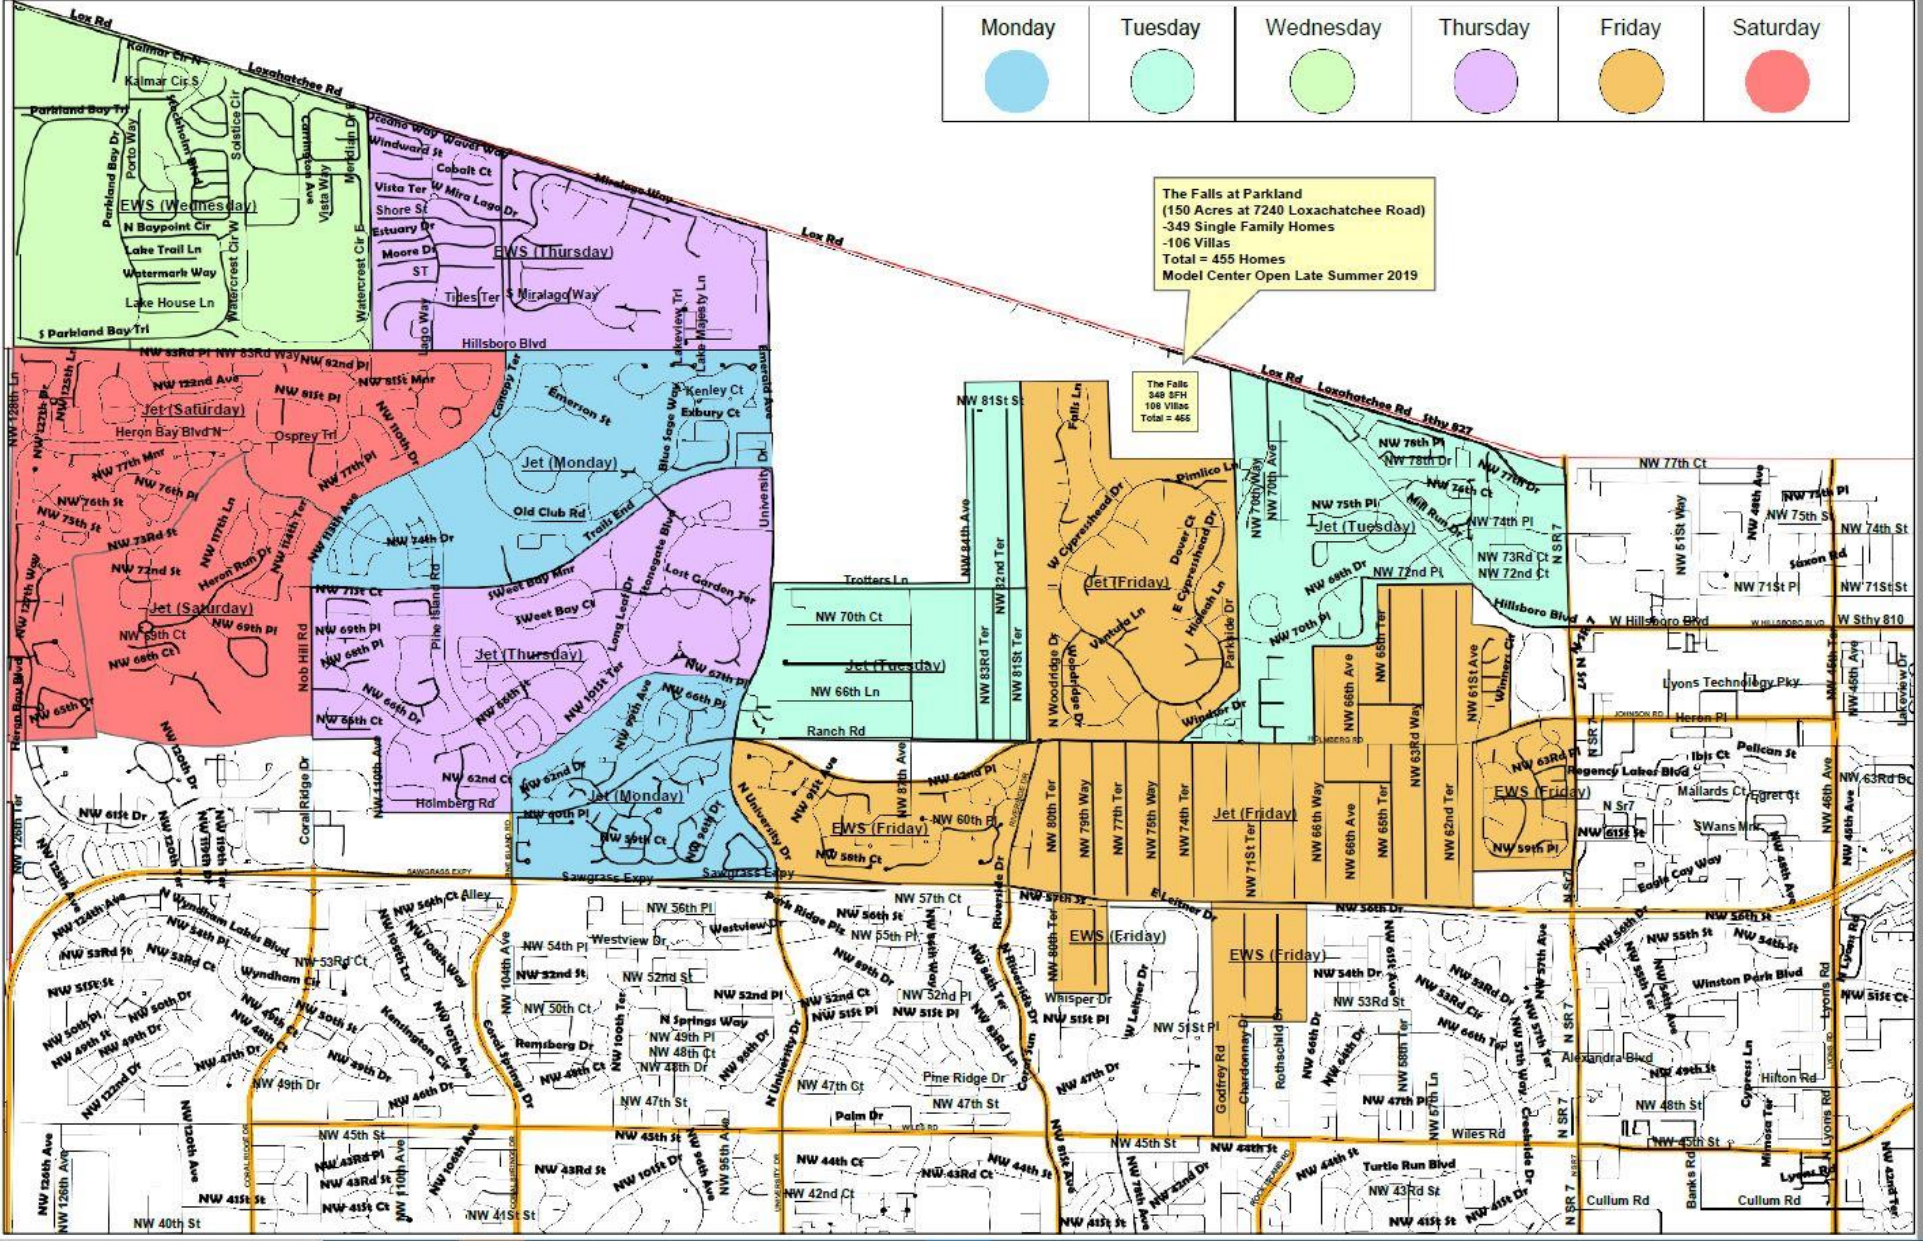

*This Schedule is subject to change. Please monitor the City's website periodically for any potential changes.

Monday	Tuesday	Wednesday	Thursday	Friday	Saturday
					

The Falls at Parkland
 (150 Acres at 7240 Loxachatchee Road)
 -349 Single Family Homes
 -106 Villas
 Total = 455 Homes
 Model Center Open Late Summer 2019