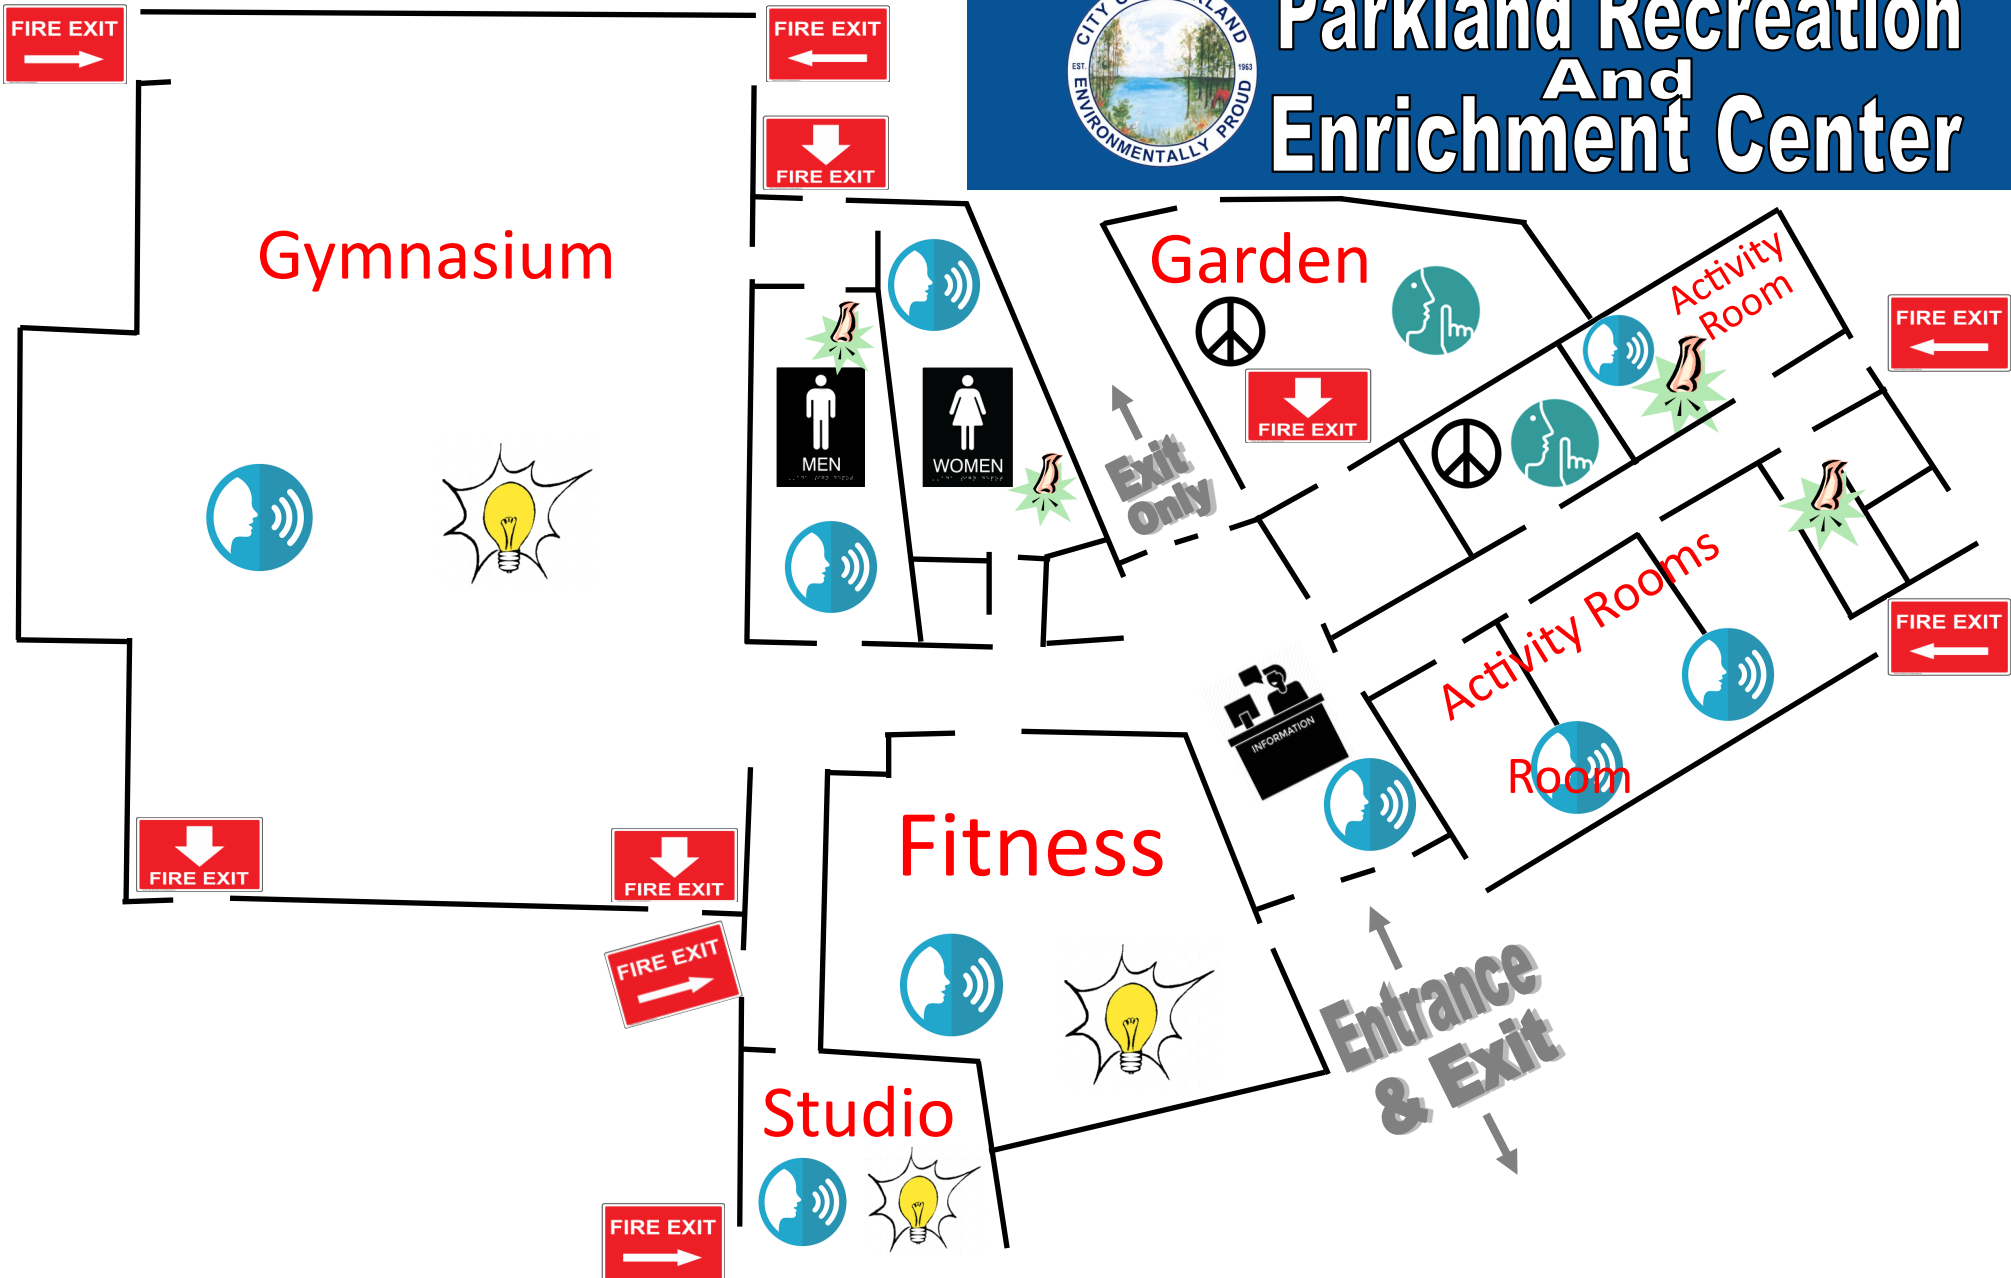

Parkland Recreation And Enrichment Center

Sensory Stations & Sensitivity Zones

- Quiet Zone**
- Bright Lights**
- Scent Sensitive Zone**
- Loud Sounds**
- Chill Zone**