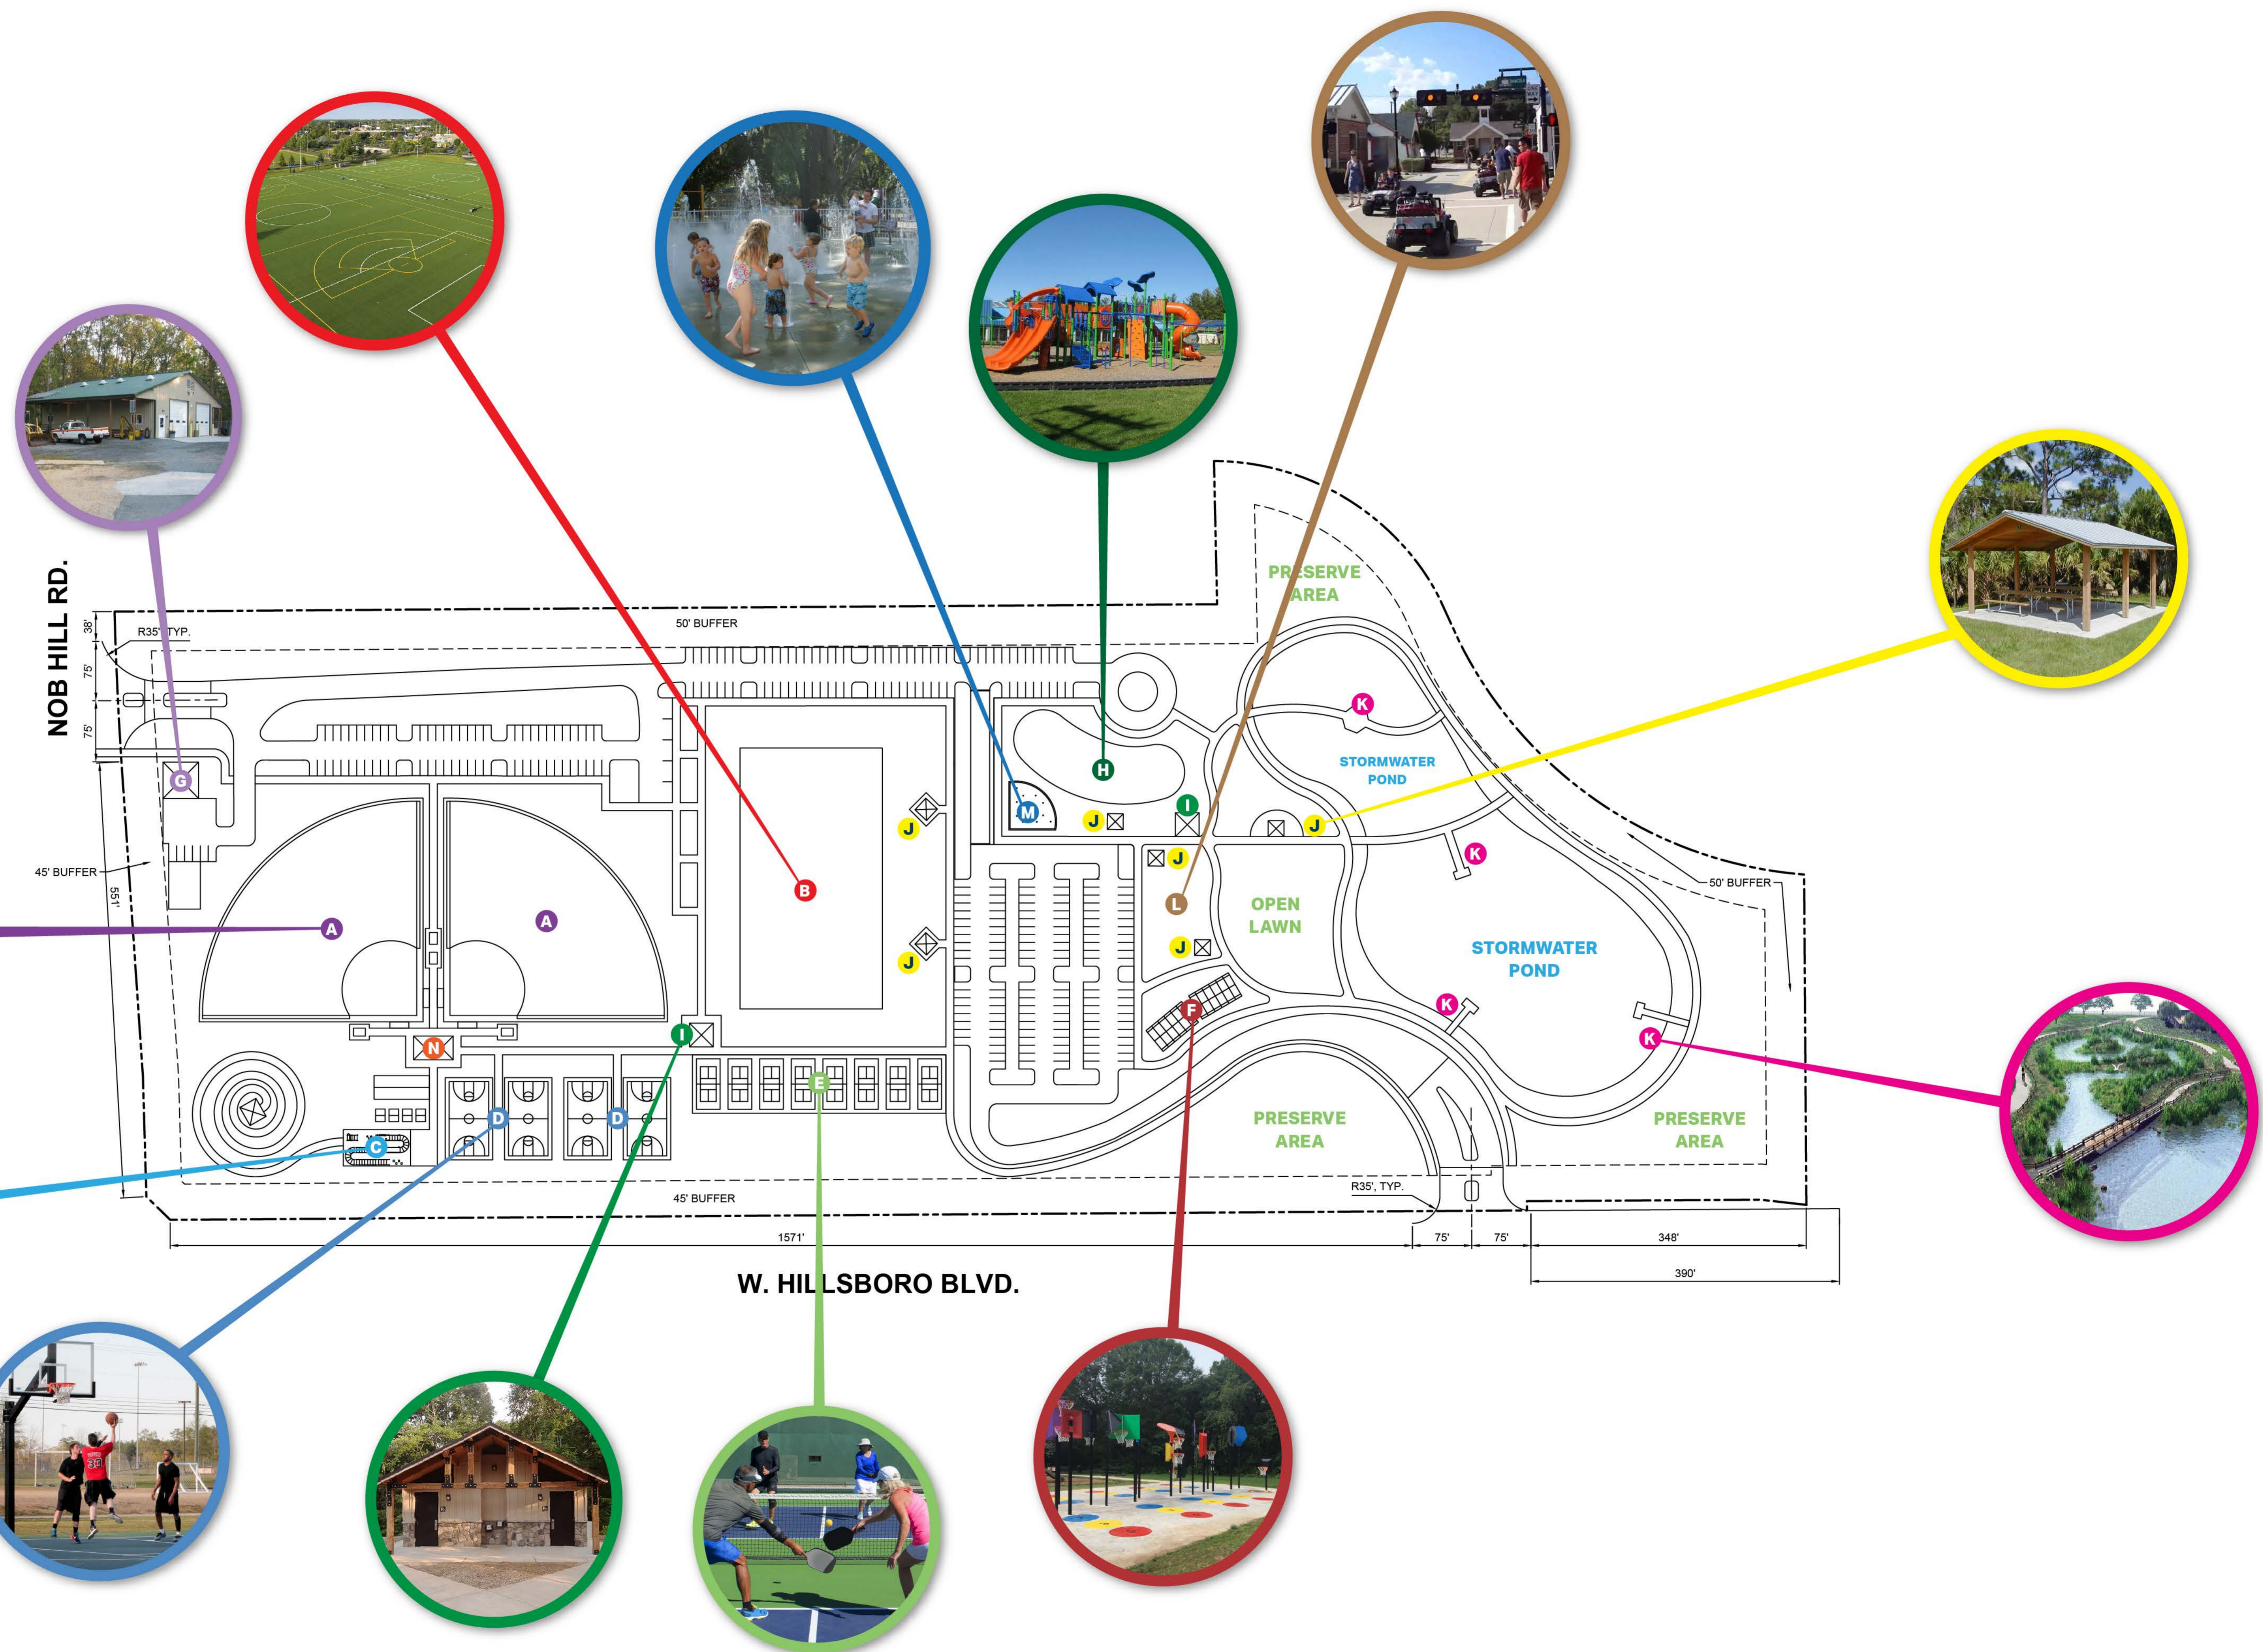

SITE KEY:

- A** Adult Baseball/softball field
- B** Multi-purpose field
- C** Ninja Course Large
- D** Basketball Courts
- E** Pickleball
- F** Bankshot Basketball
- G** Maintenance Building
- H** All Ages Playground
- I** Restroom Building
- J** Pavilion
- K** Boardwalks/Docks
- L** Mini Play Village
- M** Splash Pad
- N** Concession/Restroom Building

WEDGE PRESERVE PARK - CONCEPT A

*Images shown are not actual and are for visualization purposes ONLY to demonstrate amenity.

*The City reserves the right to add, remove, or phase in any of the potential amenities, based on cost.