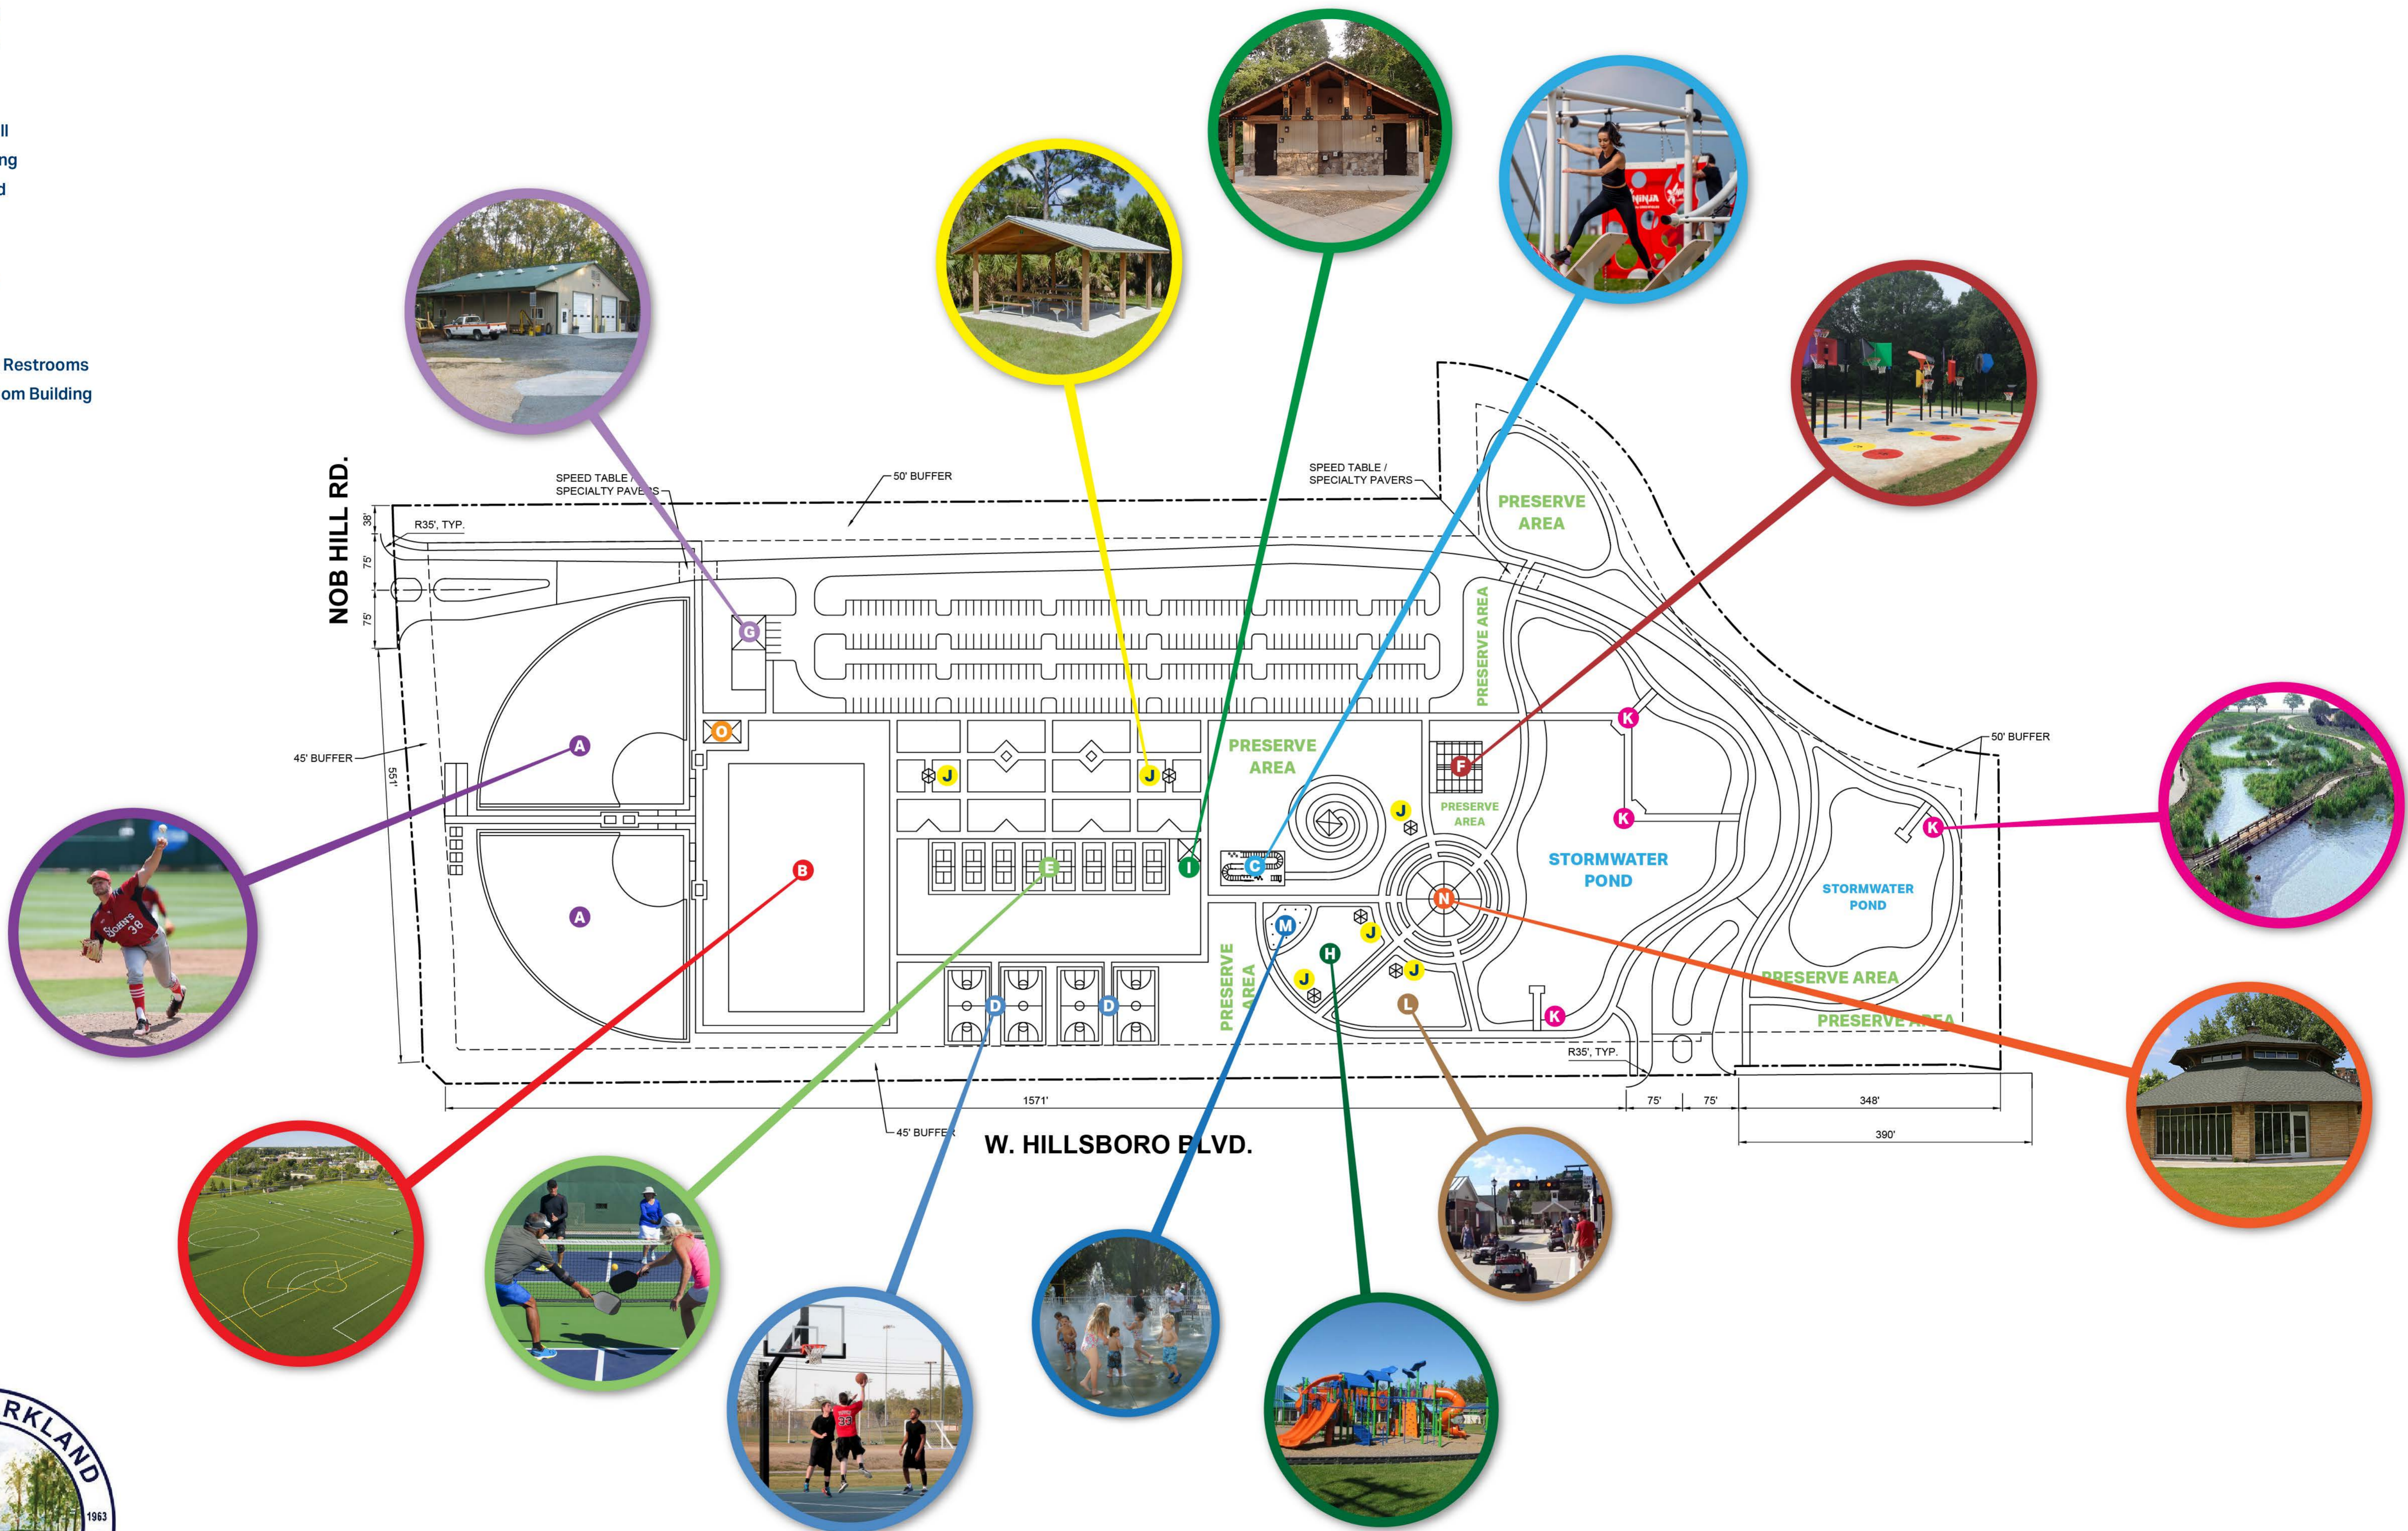

SITE KEY:

- A Adult Baseball/softball field
- B Multi-purpose field
- C Ninja Course Large
- D Basketball Courts
- E Pickleball
- F Bankshot Basketball
- G Maintenance Building
- H All Ages Playground
- I Restroom Building
- J Pavilion
- K Boardwalks/Docks
- L Mini Play Village
- M Splash Pad
- N Meeting Room with Restrooms
- O Concession/Restroom Building

**Images shown are not actual and are for visualization purposes ONLY to demonstrate amenity.*

WEDGE PRESERVE PARK - CONCEPT B

**The City reserves the right to add, remove, or phase in any of the potential amenities, based on cost.*